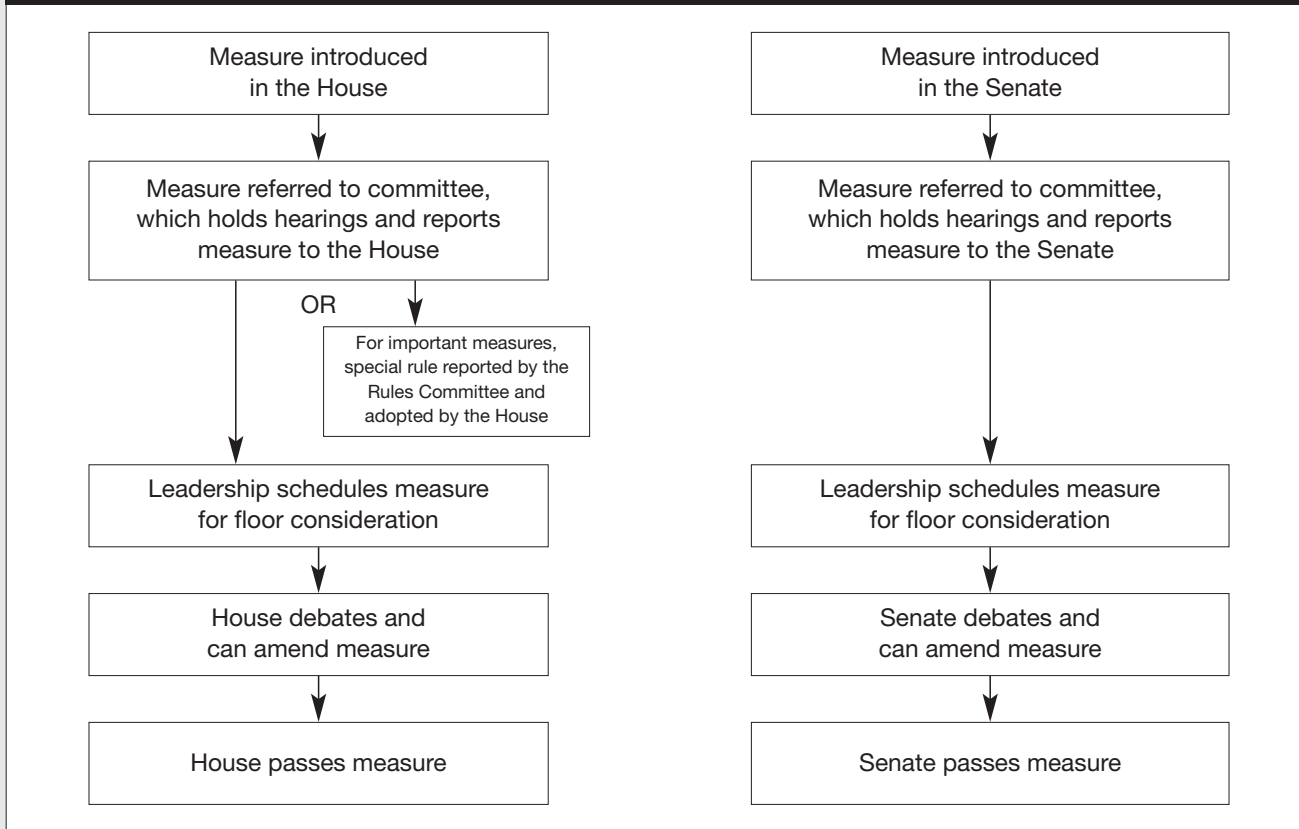

# Legislative Process Flowchart from TheCapitol.Net

LegislativeProcessFlowchart.com

**Legislation may begin in either chamber. Similar proposals are often introduced in both chambers.**

**Measures must pass both the House and the Senate in identical form before being presented to the President.**

**Legislation presented to the President.**